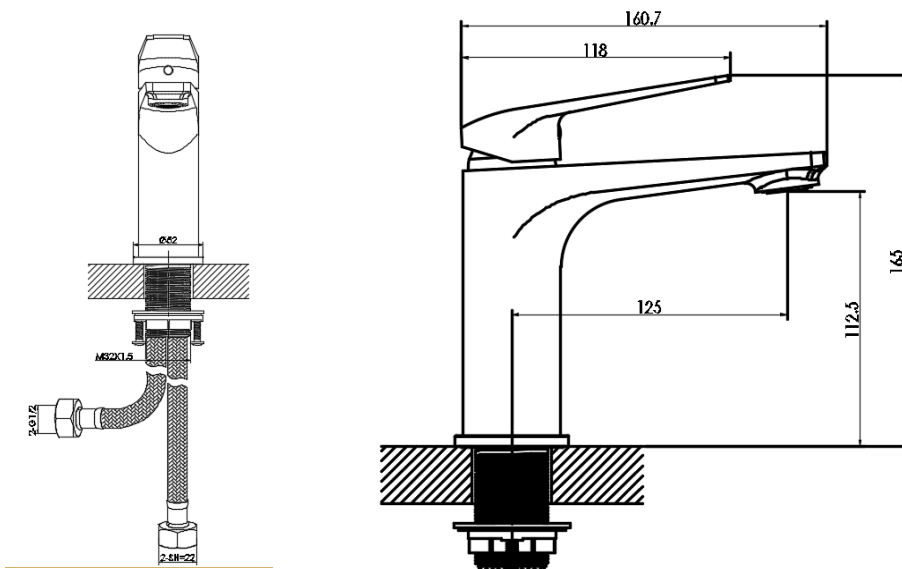

R-MXB8701-BM

Basin Mixer Deck Mounted

PRODUCT SPECIFICATIONS

- Dimension : 160.7 (L) x 52 (Dia) x 165 (H) mm
- Material : Brass
- Finished : Black Matte

TECHNICAL DRAWING

Copyright © Rigel Technology (S) Pte Ltd. All rights reserved. Terms of Use.